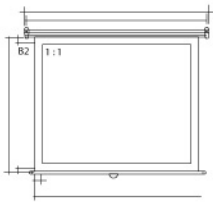

Wall Screen Series

Modern square housing, strong and elegant octagonal housing, Steel housing is shaped by punch machine, by the static electricity spurts spreading. Innovative manually self-lock device, the screen can be adjusted to any location and the screen surface is flat. Kinds of brackets for choose to easily fix the screen to ceiling and wall. The screen is widely used in hotels, business centers, schools, entertainment centers, home cinemas etc.

Square housing with 64# 74# plastic end cap

Unit: mm

Size	Format	Screen surface		Screen Size H x W	Black borders			Total Length		Installation size/P		Length of housing		Weight G/N	
		Glossed beaded	Matt white		B1	B2	B3	64#	74#	64#	74#	64#	74#	64#	74#
50"x50"	1:1	✓	✓	1270 x 1270	30	30		1390	1390	1365	1365	1425 x 126 x 110	1415 x 125 x 120	6/5	6.5/5.5
60"x60"		✓	✓	1530 x 1530	30	30		1650	1650	1625	1625	1685 x 126 x 110	1675 x 125 x 120	6.6/5.5	7.1/6
70"x70"		✓	✓	1800 x 1800	30	30		1920	1920	1895	1895	1955 x 126 x 110	1945 x 125 x 120	8/7	8.5/7.5
80"x80"		✓	✓	2030 x 2030	40	40		2150	2150	2125	2125	2185 x 126 x 110	2175 x 125 x 120	9/8	9.5/8.5
84"x84"		✓	✓	2130 x 2130	40	40		2250	2250	2225	2225	2285 x 126 x 110	2275 x 125 x 120	9.5/8	10/9
96"x96"	4:3	✓	✓	2440 x 2440	40	40			2560		2535		2585 x 125 x 120		14.5/12.5
60"x45" (75")		✓	✓	1140 x 1530	30	30		1650	1650	1625	1625	1685 x 126 x 110	1675 x 125 x 120	7/6	7.5/6.5
67"x50" (84")		✓	✓	1280 x 1710	30	30		1830	1830	1805	1805	1865 x 126 x 110	1855 x 125 x 120	7.5/6.5	8/7
80"x60" (100")		✓	✓	1530 x 2030	40	40		2150	2150	2125	2125	2185 x 126 x 110	2175 x 125 x 120	8.5/7.5	9/8
96"x72" (120")		✓	✓	1830 x 2440	40	40			2560		2535		2585 x 125 x 120		11.5/10
72"x41" (82")	16:9	✓	✓	1600 x 1830	30	30	565	1950	1950	1925	1925	1985 x 126 x 110	1975 x 125 x 120	11/9.5	8/7
80"x45" (92")		✓	✓	1700 x 2030	40	40	565	2150	2150	2125	2125	2185 x 126 x 110	2175 x 125 x 120	7.5/6.5	9/8
87"x49" (100")		✓	✓	1800 x 2210	40	40	560	2330	2330	2305	2305	2365 x 126 x 110	2355 x 125 x 120	8.5/7.5	12/10
105"x59" (120")		✓	✓	2050 x 2660	40	40	560		2780		2755		2805 x 125 x 120		15/12.5

Octagonal with plastic and cap

Unit: mm

Size	Format	Screen Surface		Screen Size H x W	Black borders			Total Length L	Installation size P	Length of housing	Weight G/N	
		Glossed beaded	Matt white		B1	B2	B3					
50"x50"	1:1	✓	✓	1270 x 1270	30	30		1370	1340	1405 x 130 x 110	5.5/3.5	
60"x60"		✓	✓	1530 x 1530	30	30		1630	1600	1665 x 130 x 110	6.4/5.5	
70"x70"		✓	✓	1800 x 1800	30	30		1900	1870	1935 x 130 x 110	8/6.6	
80"x80"		✓	✓	2030 x 2030	40	40		2130	2100	2165 x 130 x 110	8.5/7.5	
84"x84"		✓	✓	2130 x 2130	40	40		2230	2200	2265 x 130 x 110	9.5/8	
60"x45" (75")	4:3	✓	✓	1140 x 1530	30	30		1630	1600	1665 x 130 x 110	6/5	
67"x50" (84")		✓	✓	1280 x 1710	30	30		1810	1780	1845 x 130 x 110	7/5.8	
80"x60" (100")		✓	✓	1530 x 2030	40	40		2130	2100	2165 x 130 x 110	8/6.5	
96"x72" (120")		✓	✓	1830 x 2440	40	40		2540	2510	2575 x 130 x 110	10/8.5	
72"x41" (82")		16:9	✓	✓	1600 x 1830	30	30	565	1900	1900	1965 x 130 x 110	7/5.6
80"x45" (92")	✓		✓	1700 x 2030	40	40	565	2130	2100	2165 x 130 x 110	7.5/6	
87"x49" (100")	✓		✓	1800 x 2210	40	40	560	2310	2280	2345 x 130 x 110	9/7	

Dealers: