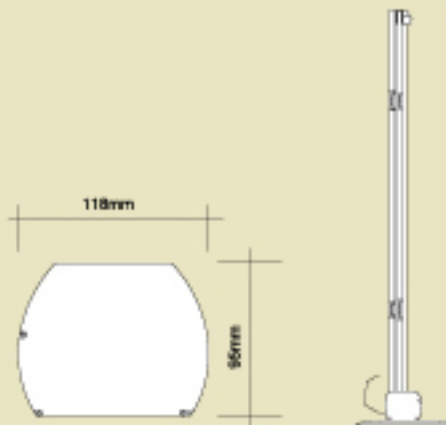

### Portable Floor Up Screen

Modern and elegant design, housing with aluminum metal alloy oxidized decoration with matt white surface. The support frame is air pressure, the screen can be flexibly adjusted to any height as needed. Easy to carry and store. The first selection for home theatre and commercial conference.

#### Technical Features

Unit: mm

| Size | Format | Screen surface |                  |               | Screen size<br>H x W | Viewing size<br>H1 x W1 | Black borders |    |      | Length of<br>housing | Weight   |
|------|--------|----------------|------------------|---------------|----------------------|-------------------------|---------------|----|------|----------------------|----------|
|      |        | PC             | Gloss<br>(bevel) | Matt<br>White |                      |                         | B1            | B2 | B3   |                      | G/N      |
| 60"  | 4:3    | ×              | ×                | ✓             | 2000 x 1300          | 815 x 1220              | 40            | 40 | 1045 | 1480 x 183 x 183     | 9.5/7.2  |
| 80"  |        | ×              | ×                | ✓             | 2000 x 1700          | 1215 x 1620             | 40            | 40 | 745  | 1870 x 183 x 183     | 12.2/8.6 |
| 100" |        | ×              | ×                | ✓             | 2000 x 2067          | 1490 x 1987             | 40            | 40 | 470  | 2250 x 183 x 183     | 14/11.8  |